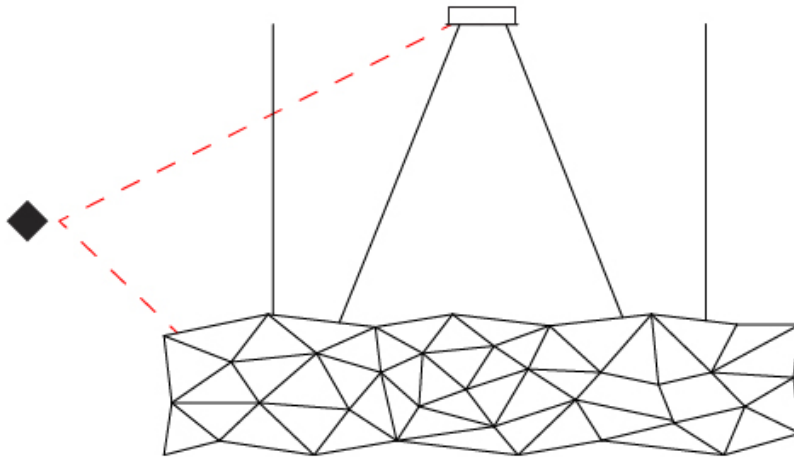

UNIVERSE ABSTRACT SUSPENSION

D101357-

PROJECT

TYPE

SPECIFIER

QUANTITY

DATE