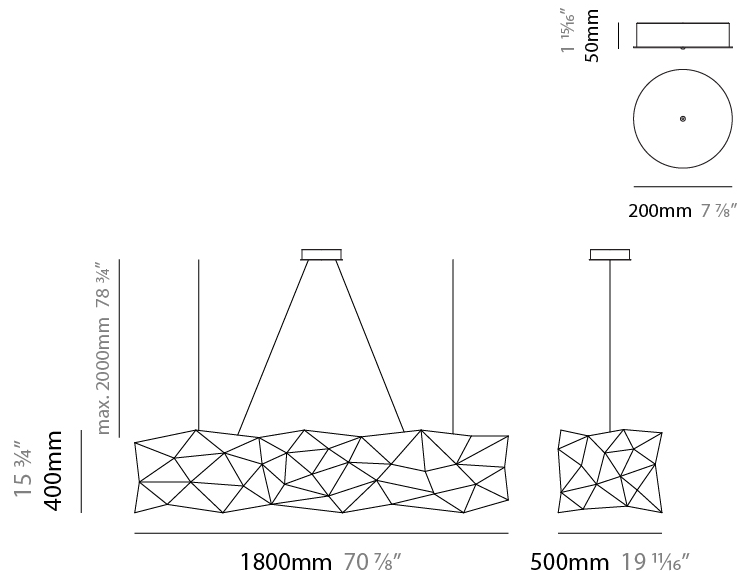

base number   LED Dimming   Color Temperature   Finish Options

1. To build a product code in our configurator select the specify button on the base model # product page
2. To build a manual product code on this datasheet choose from the options listed below in blue font and add the suffix to the base model #

GENERAL

Series: Universe Abstract
Brand: Quasar
Division: Design
Mounting Type: Suspension
Mounting Location: Ceiling
Subcategory: Ambient

PHYSICAL

Shape: Abstract
Length (mm): 1800
Length (in): 70 ⁷/₈
Width (mm): 500
Width (in): 19 ¹¹/₁₆
Height (mm): 400
Height (in): 15 ³/₄
Max. Overall Height (mm): 2400
Max. Overall Height (in): 92 ¹/₂
Light Distribution: Omnidirectional
Fixture Finish: [NIC / BRA / BBR](#)
Fixture Material: Metal
Upon Request: Custom Sizes

ELECTRICAL

Number of Lamps: 60 + 1
Lamp Type: LED Retrofit
Input Wattage (W): 26.8
Bulb Included: Bulb Included
Max. Wattage Per Lamp (W): 0.33 + 7
Lamp Base: E10 + GU10
Dimming: [Non-Dimming / Phase Dimming (120vac Only)](#)
Driver Included: Yes
Driver Location: Integrated
Driver Type: Constant Voltage - 120/277Vac
Driver Class: Class 2
Input Voltage (V): 120 - 277
Output Voltage (V): 12
Lamp Voltage (V): 12
Upon Request: (Not included - see components) Integral: 0-10Vdc dimming

LED

Color Temperature (°K): [2600 / 3000 / 3500](#)
CRI: >90 CRI
Lamp Life (hrs): 50000

OPTICAL

RATINGS AND CERTIFICATIONS

Certified By: Certified for North American Standards
IP rating: IP20