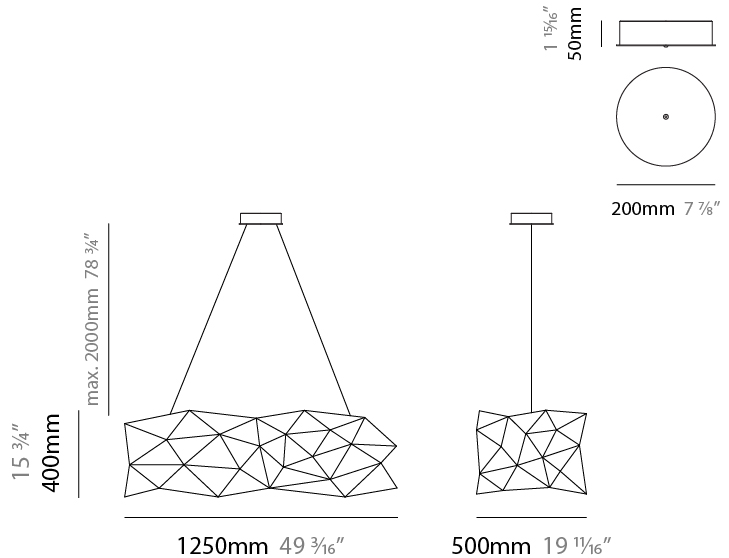

1. To build a product code in our configurator select the specify button on the base model # product page
2. To build a manual product code on this datasheet choose from the options listed below in blue font and add the suffix to the base model #

GENERAL

Series: Universe Abstract
Brand: Quasar
Division: Design
Mounting Type: Suspension
Mounting Location: Ceiling
Subcategory: Ambient

PHYSICAL

Shape: Abstract
Length (mm): 1250
Length (in): 49 ³/₁₆"
Width (mm): 500
Width (in): 19 ¹¹/₁₆"
Height (mm): 400
Height (in): 15 ³/₄"
Max. Overall Height (mm): 2400
Max. Overall Height (in): 94 ¹/₂"
Light Distribution: Omnidirectional
Fixture Finish: [NIC / BRA / BBR](#)
Fixture Material: Metal
Upon Request: Custom Sizes

ELECTRICAL

Number of Lamps: 50 + 1
Lamp Type: LED Retrofit
Input Wattage (W): 23.5
Bulb Included: Bulb Included
Max. Wattage Per Lamp (W): 0.33 + 7
Lamp Base: E10 + GU10
Dimming: [Non-Dimming / Phase Dimming (120vac Only)](#)
Driver Included: Yes
Driver Location: Integrated
Driver Type: Constant Voltage - 120/277Vac
Driver Class: Class 2
Input Voltage (V): 120 - 277
Output Voltage (V): 12
Lamp Voltage (V): 12
Upon Request: (Not included - see components) Integral: 0-10Vdc dimming

LED

Color Temperature (°K): [2600 / 3000 / 3500](#)
CRI: >90 CRI
Lamp Life (hrs): 50000

OPTICAL

RATINGS AND CERTIFICATIONS

Certified By: Certified for North American Standards
IP rating: IP20