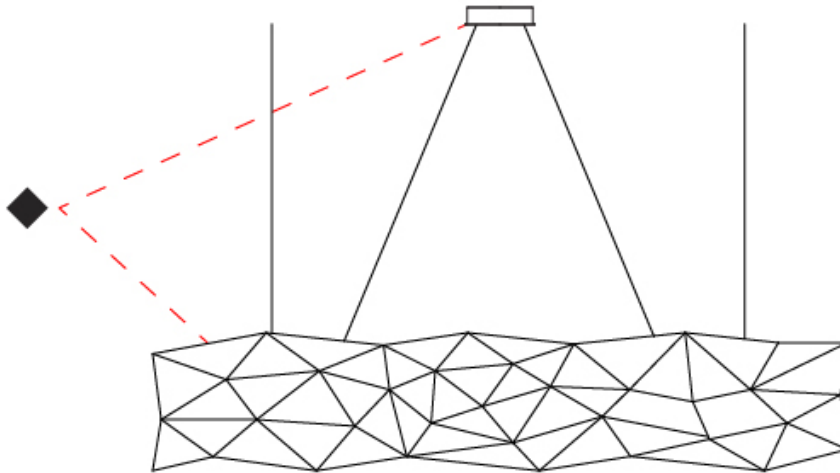

UNIVERSE ABSTRACT SUSPENSION

D101361-

PROJECT

TYPE

SPECIFIER

QUANTITY

DATE

D