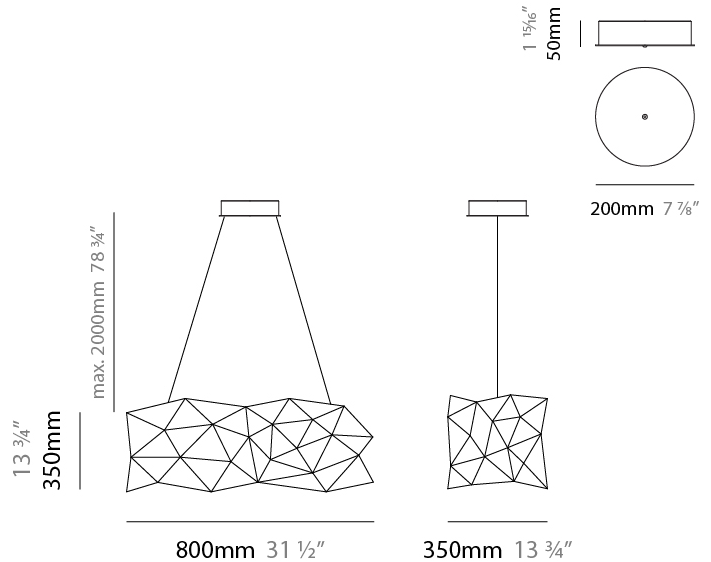

D101365-

base number   LED Dimming   Color Temperature   Finish Options

1. To build a product code in our configurator select the specify button on the base model # product page
2. To build a manual product code on this datasheet choose from the options listed below in blue font and add the suffix to the base model #

GENERAL

Series: Universe Abstract
Brand: Quasar
Division: Design
Mounting Type: Suspension
Mounting Location: Ceiling
Subcategory: Ambient

PHYSICAL

Shape: Abstract
Length (mm): 800
Length (in): 31 1/2
Width (mm): 350
Width (in): 13 3/4
Height (mm): 350
Height (in): 13 3/4
Max. Overall Height (mm): 2000
Max. Overall Height (in): 78 3/4
Light Distribution: Omnidirectional
Weight (kg): 4
Weight (lbs): 8.8
[Fixture Finish: NIC / BRA / BBR](#)
Fixture Material: Metal
Upon Request: Custom Sizes

ELECTRICAL

Number of Lamps: 35
Lamp Type: LED Retrofit
Input Wattage (W): 11.55
Bulb Included: Bulb Included
Max. Wattage Per Lamp (W): 0.3
Lamp Base: E10
[Dimming: Non-Dimming / Phase Dimming (120vac Only)](#)
Driver Included: Yes
Driver Location: Integrated
Driver Type: Constant Voltage - 120/277Vac
Driver Class: Class 2
Input Voltage (V): 120 - 277
Output Voltage (V): 12
Lamp Voltage (V): 12

LED

[Color Temperature (*K): 2600 / 3000 / 3500](#)
Max. Delivered Lumen (lm): 805 (2600K)
CRI: >90 CRI
Lamp Life (hrs): 50000

OPTICAL

RATINGS AND CERTIFICATIONS

Certified By: Certified for North American Standards
IP rating: IP20