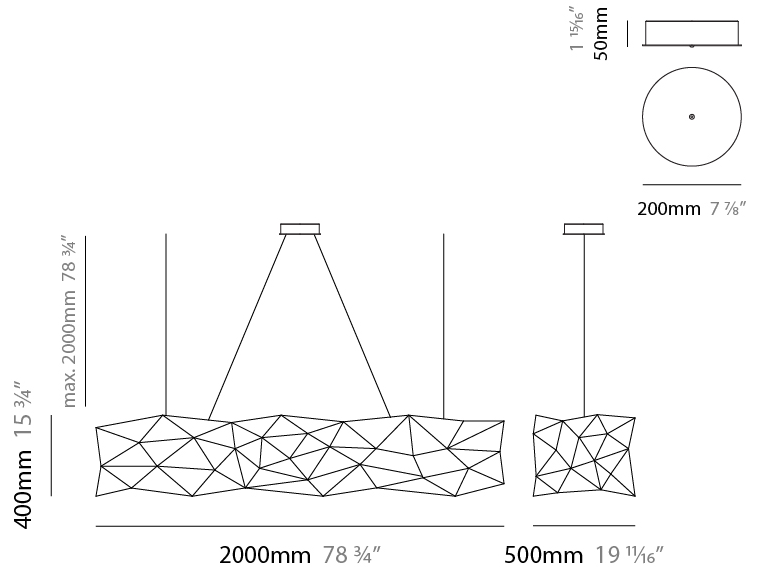

1. To build a product code in our configurator select the specify button on the base model # product page
2. To build a manual product code on this datasheet choose from the options listed below in blue font and add the suffix to the base model #

GENERAL

Series: Universe Abstract
Brand: Quasar
Division: Design
Mounting Type: Suspension
Mounting Location: Ceiling
Subcategory: Ambient

PHYSICAL

Shape: Abstract
Length (mm): 2000
Length (in): 78 ¾
Width (mm): 500
Width (in): 19 11/16
Height (mm): 400
Height (in): 15 ¾
Max. Overall Height (mm): 2000
Max. Overall Height (in): 78 ¾
Light Distribution: Omnidirectional
Weight (kg): 4.5
Weight (lbs): 9.9
[Fixture Finish: NIC / BRA / BBR](#)
Fixture Material: Metal
Upon Request: Custom Sizes

ELECTRICAL

Number of Lamps: 70
Lamp Type: LED Retrofit
Input Wattage (W): 23.1
Bulb Included: Bulb Included
Max. Wattage Per Lamp (W): 0.33
Lamp Base: E10
[Dimming: Non-Dimming / Phase Dimming (120vac Only)](#)
Driver Included: Yes
Driver Location: Integrated
Driver Type: Constant Voltage - 120/277Vac
Driver Class: Class 2
Input Voltage (V): 120 - 277
Output Voltage (V): 12
Lamp Voltage (V): 12
Upon Request: (Not included - see components) Integral: 0-10Vdc dimming

LED

[Color Temperature (°K): 2600 / 3000 / 3500](#)
Max. Delivered Lumen (lm): 1610 (2600K)
CRI: >90 CRI
Lamp Life (hrs): 50000

OPTICAL

RATINGS AND CERTIFICATIONS

Certified By: Certified for North American Standards
IP rating: IP20