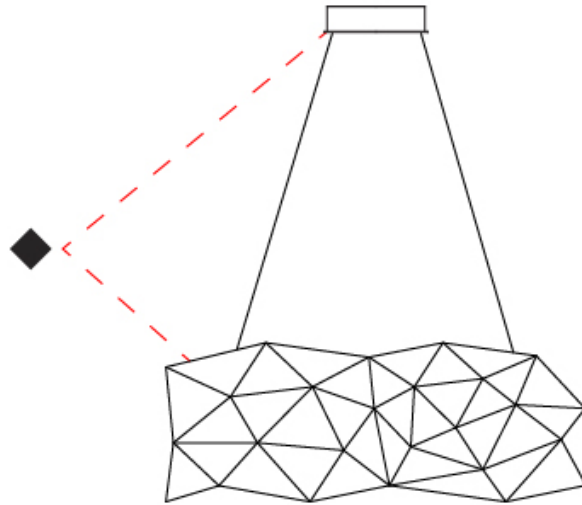

UNIVERSE ABSTRACT SUSPENSION

D101365-

PROJECT

TYPE

SPECIFIER

QUANTITY

DATE

D