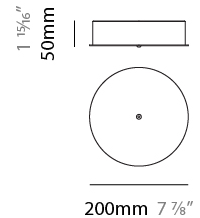

GENERAL

Series: Universe Abstract
Brand: Quasar
Division: Design
Mounting Type: Suspension
Mounting Location: Ceiling
Subcategory: Ambient

PHYSICAL

Shape: Abstract
Length (mm): 1800
Length (in): 70 ⁷/₈
Width (mm): 500
Width (in): 19 ¹¹/₁₆
Height (mm): 400
Height (in): 15 ³/₄
Max. Overall Height (mm): 2400
Max. Overall Height (in): 92 ¹/₂
Light Distribution: Omnidirectional
Weight (kg): 4.5
Weight (lbs): 9.9
[Fixture Finish: NIC / BRA / BBR](#)
Fixture Material: Metal
Upon Request: Custom Sizes

ELECTRICAL

Number of Lamps: 60
Lamp Type: LED Retrofit
Input Wattage (W): 21.78
Bulb Included: Bulb Included
Max. Wattage Per Lamp (W): 0.33
Lamp Base: E10
[Dimming: Non-Dimming / Phase Dimming (120vac Only)](#)
Driver Included: Yes
Driver Location: Integrated
Driver Type: Constant Voltage - 120/277Vac
Driver Class: Class 2
Input Voltage (V): 120 - 277
Output Voltage (V): 12
Lamp Voltage (V): 12
Upon Request: (Not included - see components) Integral: 0-10Vdc dimming

LED

[Color Temperature (°K): 2600 / 3000 / 3500](#)
Max. Delivered Lumen (lm): 1380 (2600K)
CRI: >90 CRI
Lamp Life (hrs): 50000

OPTICAL

RATINGS AND CERTIFICATIONS

Certified By: Certified for North American Standards
IP rating: IP20