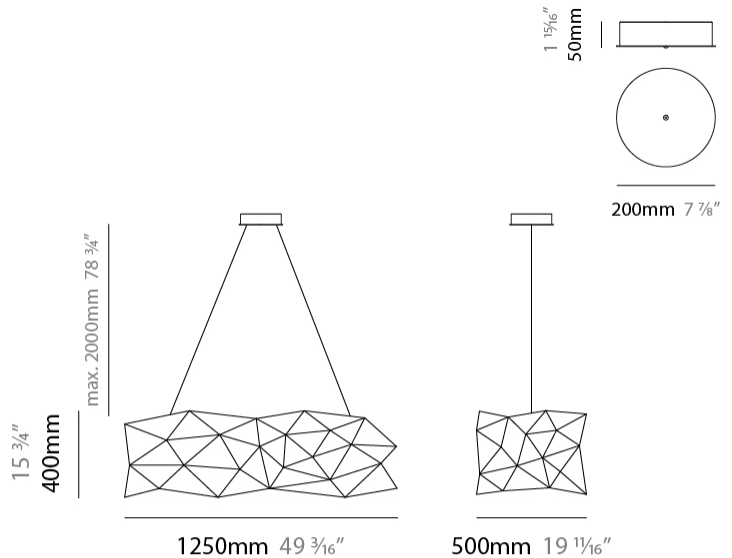

GENERAL

Series: Universe Abstract
Brand: Quasar
Division: Design
Mounting Type: Suspension
Mounting Location: Ceiling
Subcategory: Ambient

PHYSICAL

Shape: Abstract
Length (mm): 1250
Length (in): 49 ³/₁₆"
Width (mm): 500
Width (in): 19 ¹¹/₁₆"
Height (mm): 400
Height (in): 15 ³/₄"
Max. Overall Height (mm): 2400
Max. Overall Height (in): 94 ¹/₂"
Light Distribution: Omnidirectional
Weight (kg): 4
Weight (lbs): 8.8
[Fixture Finish: NIC / BRA / BBR](#)
Fixture Material: Metal
Upon Request: Custom Sizes

ELECTRICAL

Number of Lamps: 50
Lamp Type: LED Retrofit
Input Wattage (W): 16.5
Bulb Included: Bulb Included
Max. Wattage Per Lamp (W): 0.33
Lamp Base: E10
[Dimming: Non-Dimming / Phase Dimming (120vac Only)](#)
Driver Included: Yes
Driver Location: Integrated
Driver Type: Constant Voltage - 120/277Vac
Driver Class: Class 2
Input Voltage (V): 120 - 277
Output Voltage (V): 12
Lamp Voltage (V): 12
Upon Request: (Not included - see components) Integral: 0-10Vdc dimming

LED

Number of LEDs: 50
[Color Temperature (°K): 2600 / 3000 / 3500](#)
Max. Delivered Lumen (lm): 1150 (2600K)
CRI: >90 CRI
Lamp Life (hrs): 50000

OPTICAL

RATINGS AND CERTIFICATIONS

Certified By: Certified for North American Standards
IP rating: IP20