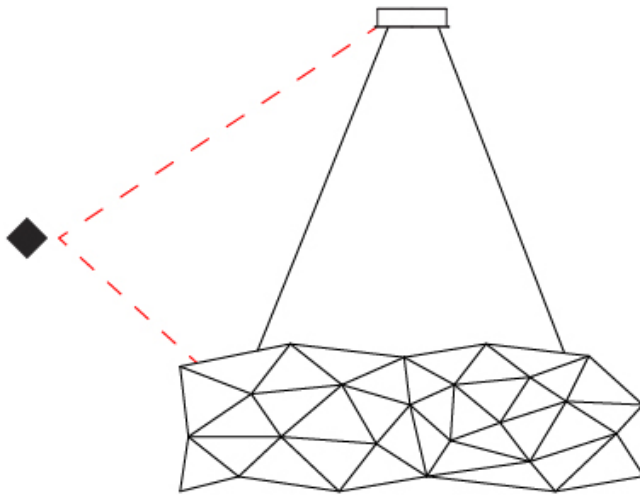

UNIVERSE ABSTRACT SUSPENSION

D101355-

PROJECT

TYPE

SPECIFIER

QUANTITY

DATE