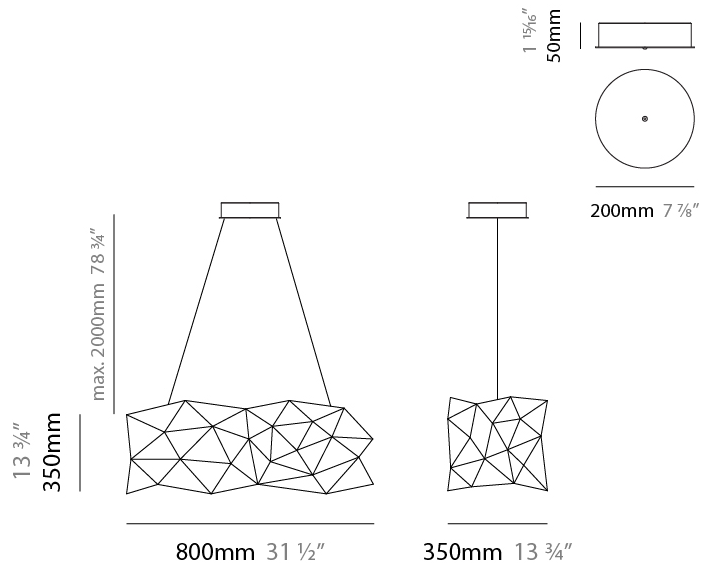

base number   LED Dimming   Color Temperature   Finish Options

1. To build a product code in our configurator select the specify button on the base model # product page
2. To build a manual product code on this datasheet choose from the options listed below in blue font and add the suffix to the base model #

GENERAL

Series: Universe Abstract
Brand: Quasar
Division: Design
Mounting Type: Suspension
Mounting Location: Ceiling
Subcategory: Ambient

PHYSICAL

Shape: Abstract
Length (mm): 800
Length (in): 31 1/2
Width (mm): 350
Width (in): 13 3/4
Height (mm): 350
Height (in): 13 3/4
Max. Overall Height (mm): 2000
Max. Overall Height (in): 78 3/4
Light Distribution: Omnidirectional
Fixture Finish: [NIC / BRA / BBR](#)
Fixture Material: Metal
Upon Request: Custom Sizes

ELECTRICAL

Number of Lamps: 35 + 1
Lamp Type: LED Retrofit
Input Wattage (W): 18.55
Bulb Included: Bulb Included
Max. Wattage Per Lamp (W): 0.33 + 7
Lamp Base: E10 + GU10
Dimming: [Non-Dimming / Phase Dimming (120vac Only)](#)
Driver Included: Yes
Driver Location: Integrated
Driver Type: Constant Voltage - 120/277Vac
Driver Class: Class 2
Input Voltage (V): 120 - 277
Output Voltage (V): 12
Lamp Voltage (V): 12
Upon Request: (Not included - see components) Integral: 0-10Vdc dimming

LED

Color Temperature (°K): [2600 / 3000 / 3500](#)
CRI: >90 CRI
Lamp Life (hrs): 50000

OPTICAL

RATINGS AND CERTIFICATIONS

Certified By: Certified for North American Standards
IP rating: IP20