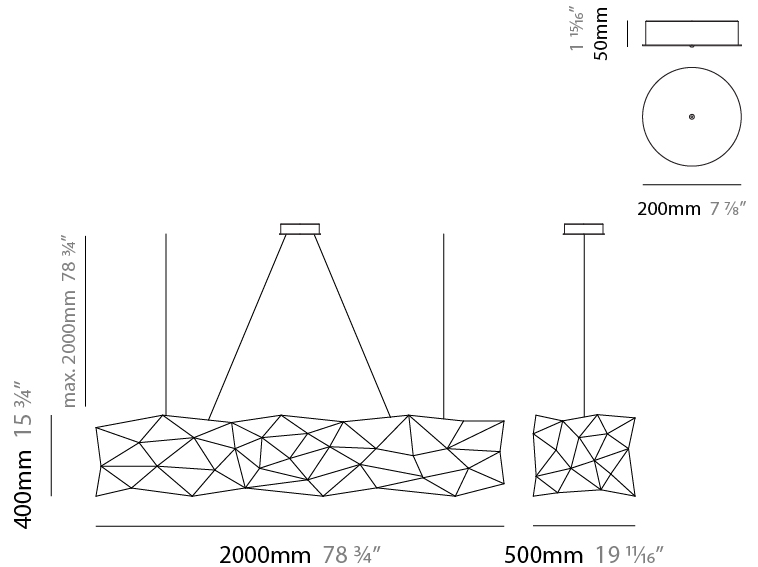

D101363-

base number   LED   Color   Finish
Dimming   Temperature   Options

1. To build a product code in our configurator select the specify button on the base model # product page
2. To build a manual product code on this datasheet choose from the options listed below in blue font and add the suffix to the base model #

GENERAL

Series: Universe Abstract
Brand: Quasar
Division: Design
Mounting Type: Suspension
Mounting Location: Ceiling
Subcategory: Ambient

PHYSICAL

Shape: Abstract
Length (mm): 2000
Length (in): 78 ¾
Width (mm): 500
Width (in): 19 11/16
Height (mm): 400
Height (in): 15 ¾
Max. Overall Height (mm): 2000
Max. Overall Height (in): 78 ¾
Light Distribution: Omnidirectional
Fixture Finish: [NIC / BRA / BBR](#)
Fixture Material: Metal
Upon Request: Custom Sizes

ELECTRICAL

Number of Lamps: 70 + 1
Lamp Type: LED Retrofit
Input Wattage (W): 30.1
Bulb Included: Bulb Included
Max. Wattage Per Lamp (W): 0.33 + 7
Lamp Base: E10 + GU10
Dimming: [Non-Dimming / Phase Dimming (120vac Only)](#)
Driver Included: Yes
Driver Location: Integrated
Driver Type: Constant Voltage - 120/277Vac
Driver Class: Class 2
Input Voltage (V): 120 - 277
Output Voltage (V): 12
Lamp Voltage (V): 12
Upon Request: (Not included - see components) Integral: 0-10Vdc dimming

LED

Color Temperature (°K): [2600 / 3000 / 3500](#)
CRI: >90 CRI
Lamp Life (hrs): 50000

OPTICAL

RATINGS AND CERTIFICATIONS

Certified By: Certified for North American Standards
IP rating: IP20