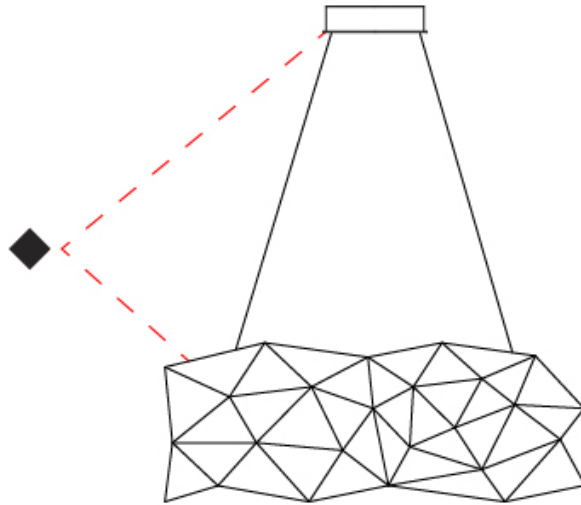

UNIVERSE ABSTRACT SUSPENSION

D101367-

PROJECT

TYPE

SPECIFIER

QUANTITY

DATE

D