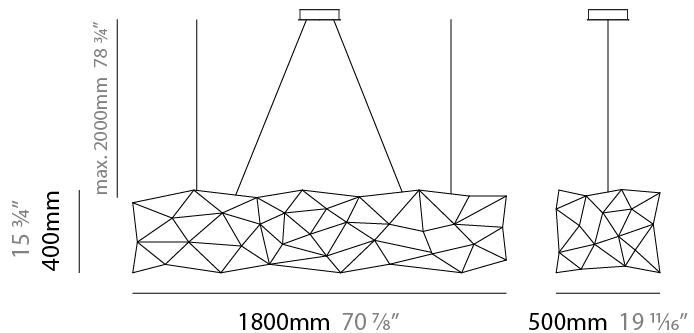

GENERAL

Series: Universe Abstract
Brand: Quasar
Division: Design
Mounting Type: Suspension
Mounting Location: Ceiling
Subcategory: Ambient

PHYSICAL

Shape: Abstract
Length (mm): 1800
Length (in): 70 ⁷/₈
Width (mm): 500
Width (in): 19 ¹¹/₁₆
Height (mm): 400
Height (in): 15 ³/₄
Max. Overall Height (mm): 2400
Max. Overall Height (in): 92 ¹/₂
Light Distribution: Omnidirectional
Weight (kg): 4.5
Weight (lbs): 9.9
[Fixture Finish: NIC / BRA / BBR](#)
Fixture Material: Metal
Upon Request: Custom Sizes

ELECTRICAL

Number of Lamps: 60
Lamp Type: LED Retrofit
Input Wattage (W): 21.78
Bulb Included: Bulb Included
Max. Wattage Per Lamp (W): 0.33
Lamp Base: E10
[Dimming: Non-Dimming / Phase Dimming (120vac Only)](#)
Driver Included: Yes
Driver Location: Integrated
Driver Type: Constant Voltage - 120/277Vac
Driver Class: Class 2
Input Voltage (V): 120 - 277
Output Voltage (V): 12
Lamp Voltage (V): 12
Upon Request: (Not included - see components) Integral: 0-10Vdc dimming

LED

[Color Temperature (°K): 2600 / 3000 / 3500](#)
Max. Delivered Lumen (lm): 1380 (2600K)
CRI: >90 CRI
Lamp Life (hrs): 50000

OPTICAL

RATINGS AND CERTIFICATIONS

Certified By: Certified for North American Standards
IP rating: IP20