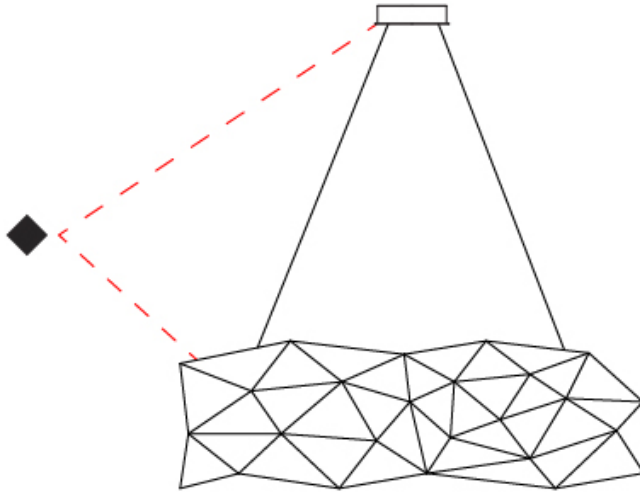

UNIVERSE ABSTRACT SUSPENSION

D101353-

PROJECT

TYPE

SPECIFIER

QUANTITY

DATE